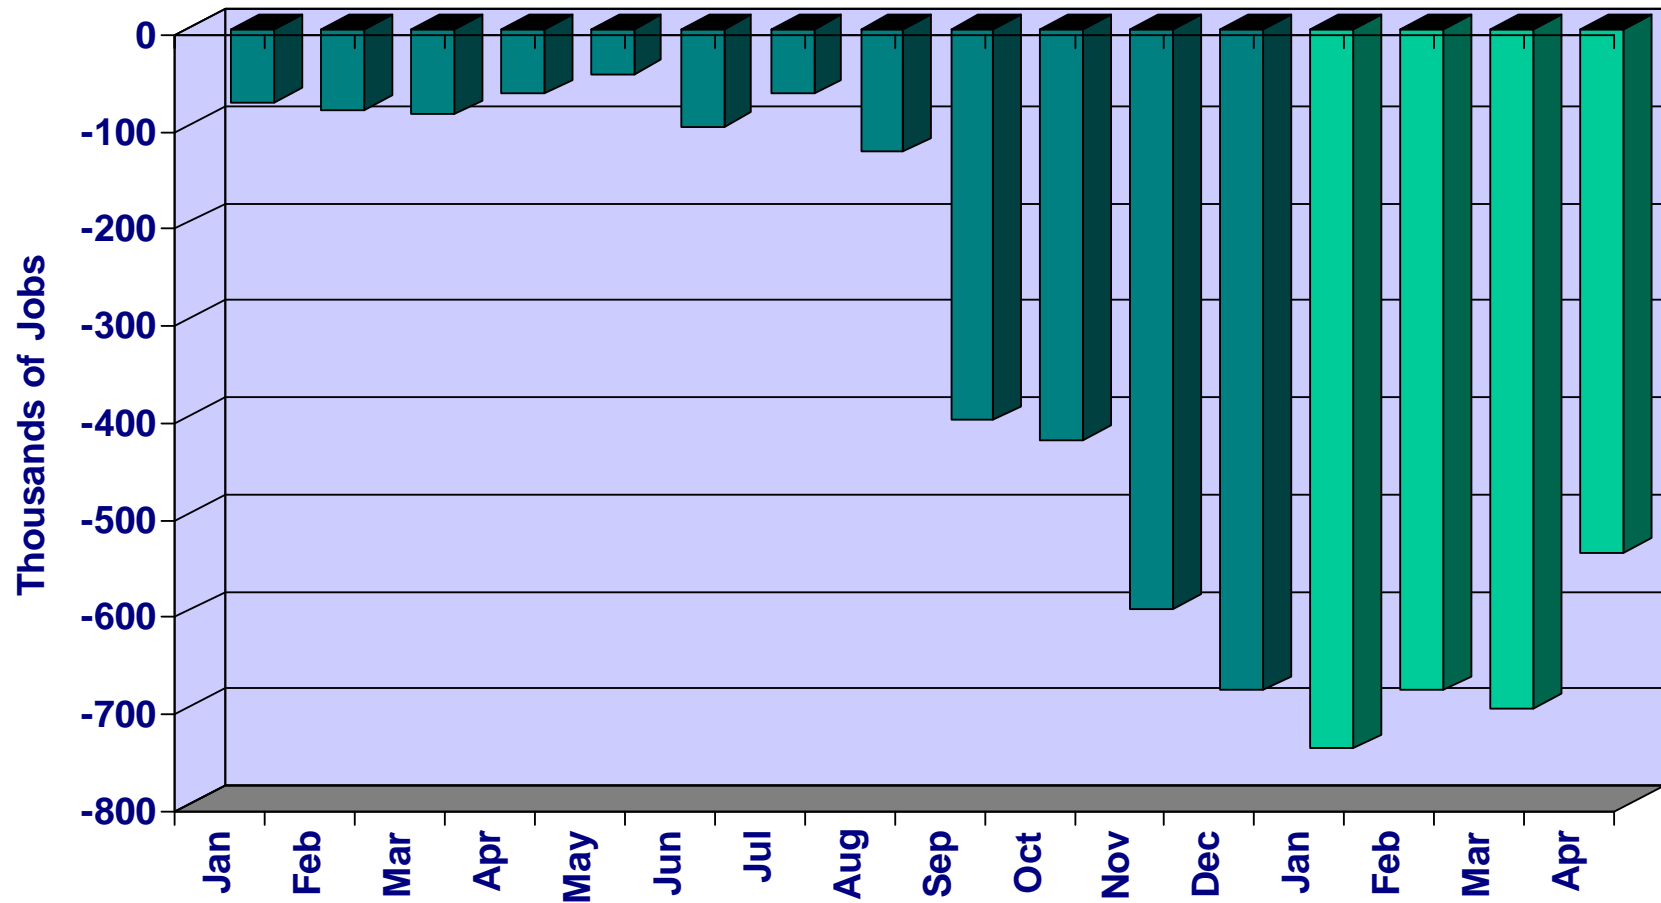

1. U.S. Employment Monthly Change 2008 - 2009*

*Data for March and April 2009 are preliminary

Source: Bureau of Labor Statistics