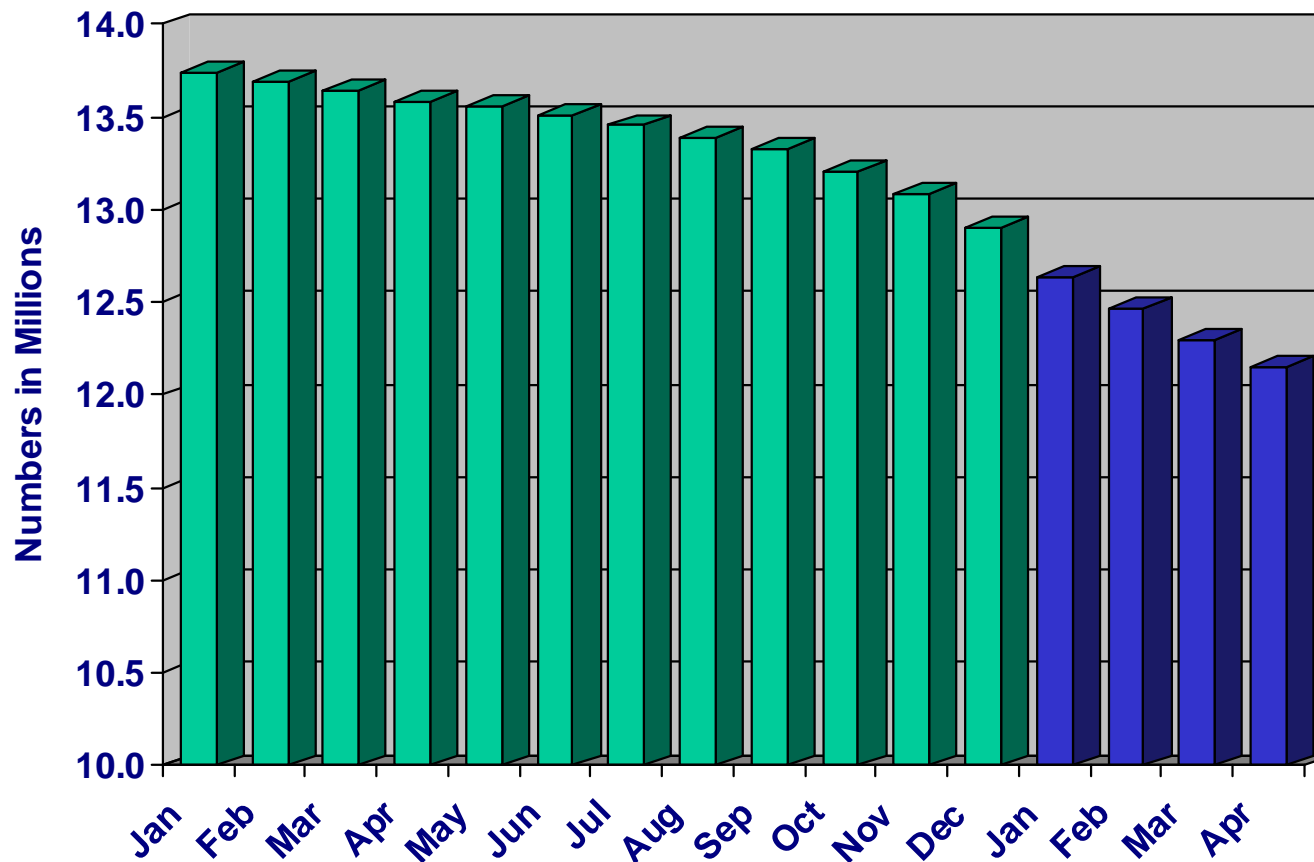

2. U.S. Manufacturing Employment 2008 - 2009

All Data Seasonally Adjusted
March and April 2009 are Preliminary

Source: Bureau of Labor Statistics